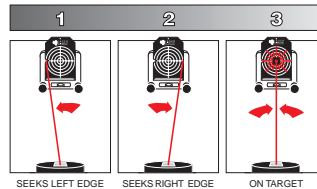

- Rock Solid aluminum housing for rough jobsite use
- Convenient, clear display of percentage of grade, line travel, line/grade lock and battery condition
- 100% waterproof with a positive pressure nitrogen seal to IPX-7 standard
- Alignmaster™ targeting system quickly finds the center of the target automatically for fast next-day setups (6770 and 6790 models)
- Rugged, high-impact carrying case included
- 12 month warranty

Model 6790
Green Beam with
Alignmaster™

Typical package consists of laser, carrying case, target, remote control, rechargeable battery pack, and charger.

Model 6770
Red Beam with
Alignmaster™

Over the Top
Scope and handle assembly provide for continuous curved pipe installation

Easy set-up in all conditions
Its small size and rubber tipped feet make the 6700 easy to set up in even the smallest pre-poured insert

Alignmaster™
Automatic Targeting System finds line center on the target. This patented system allows the user to greatly reduce time spent on second day set-ups.

Model 6775
Red Beam without
Alignmaster™

Easy to Learn. Easy to Use. The professional's choice for fast, reliable, and accurate pipe laying. Easy-to-use features include:

Wide Line Adjustment

Full 30 feet (9 m) of line travel at 100 feet (30 m).