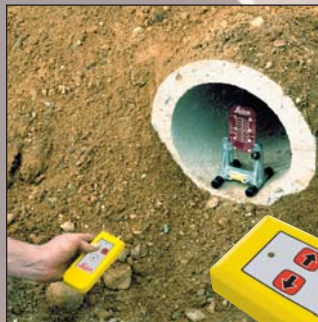

Wireless Remote Control
with power saving modes

6700 Series Pipe Lasers... solid as a rock