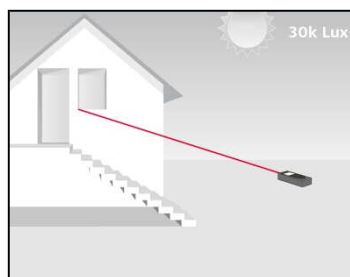

Leica DISTO™ E7400x

Part # 788472, \$279 USD MAP

- Robust – 6ft drop tested
- Protection Class IP65 Dust and water protection
- Tilt Sensor 360°
- Range: 2 in – 265 feet (80 meters)
- Accuracy: +/- 1.0mm (better than 1/16th in)
- Smart Horizontal Mode™ (incl. indirect height)
- Height tracking
- Multifunctional end-piece with automatic detection
- Area, Volume calculations
- Triangle Area
- Stake out (2 values)
- Memory (last 20 displays)

The ISO Standard 16331-1 takes the following measuring conditions into account:

Favorable Conditions

Unfavorable Conditions

Other Specified Conditions

- when it has to be **right**

Leica
Geosystems